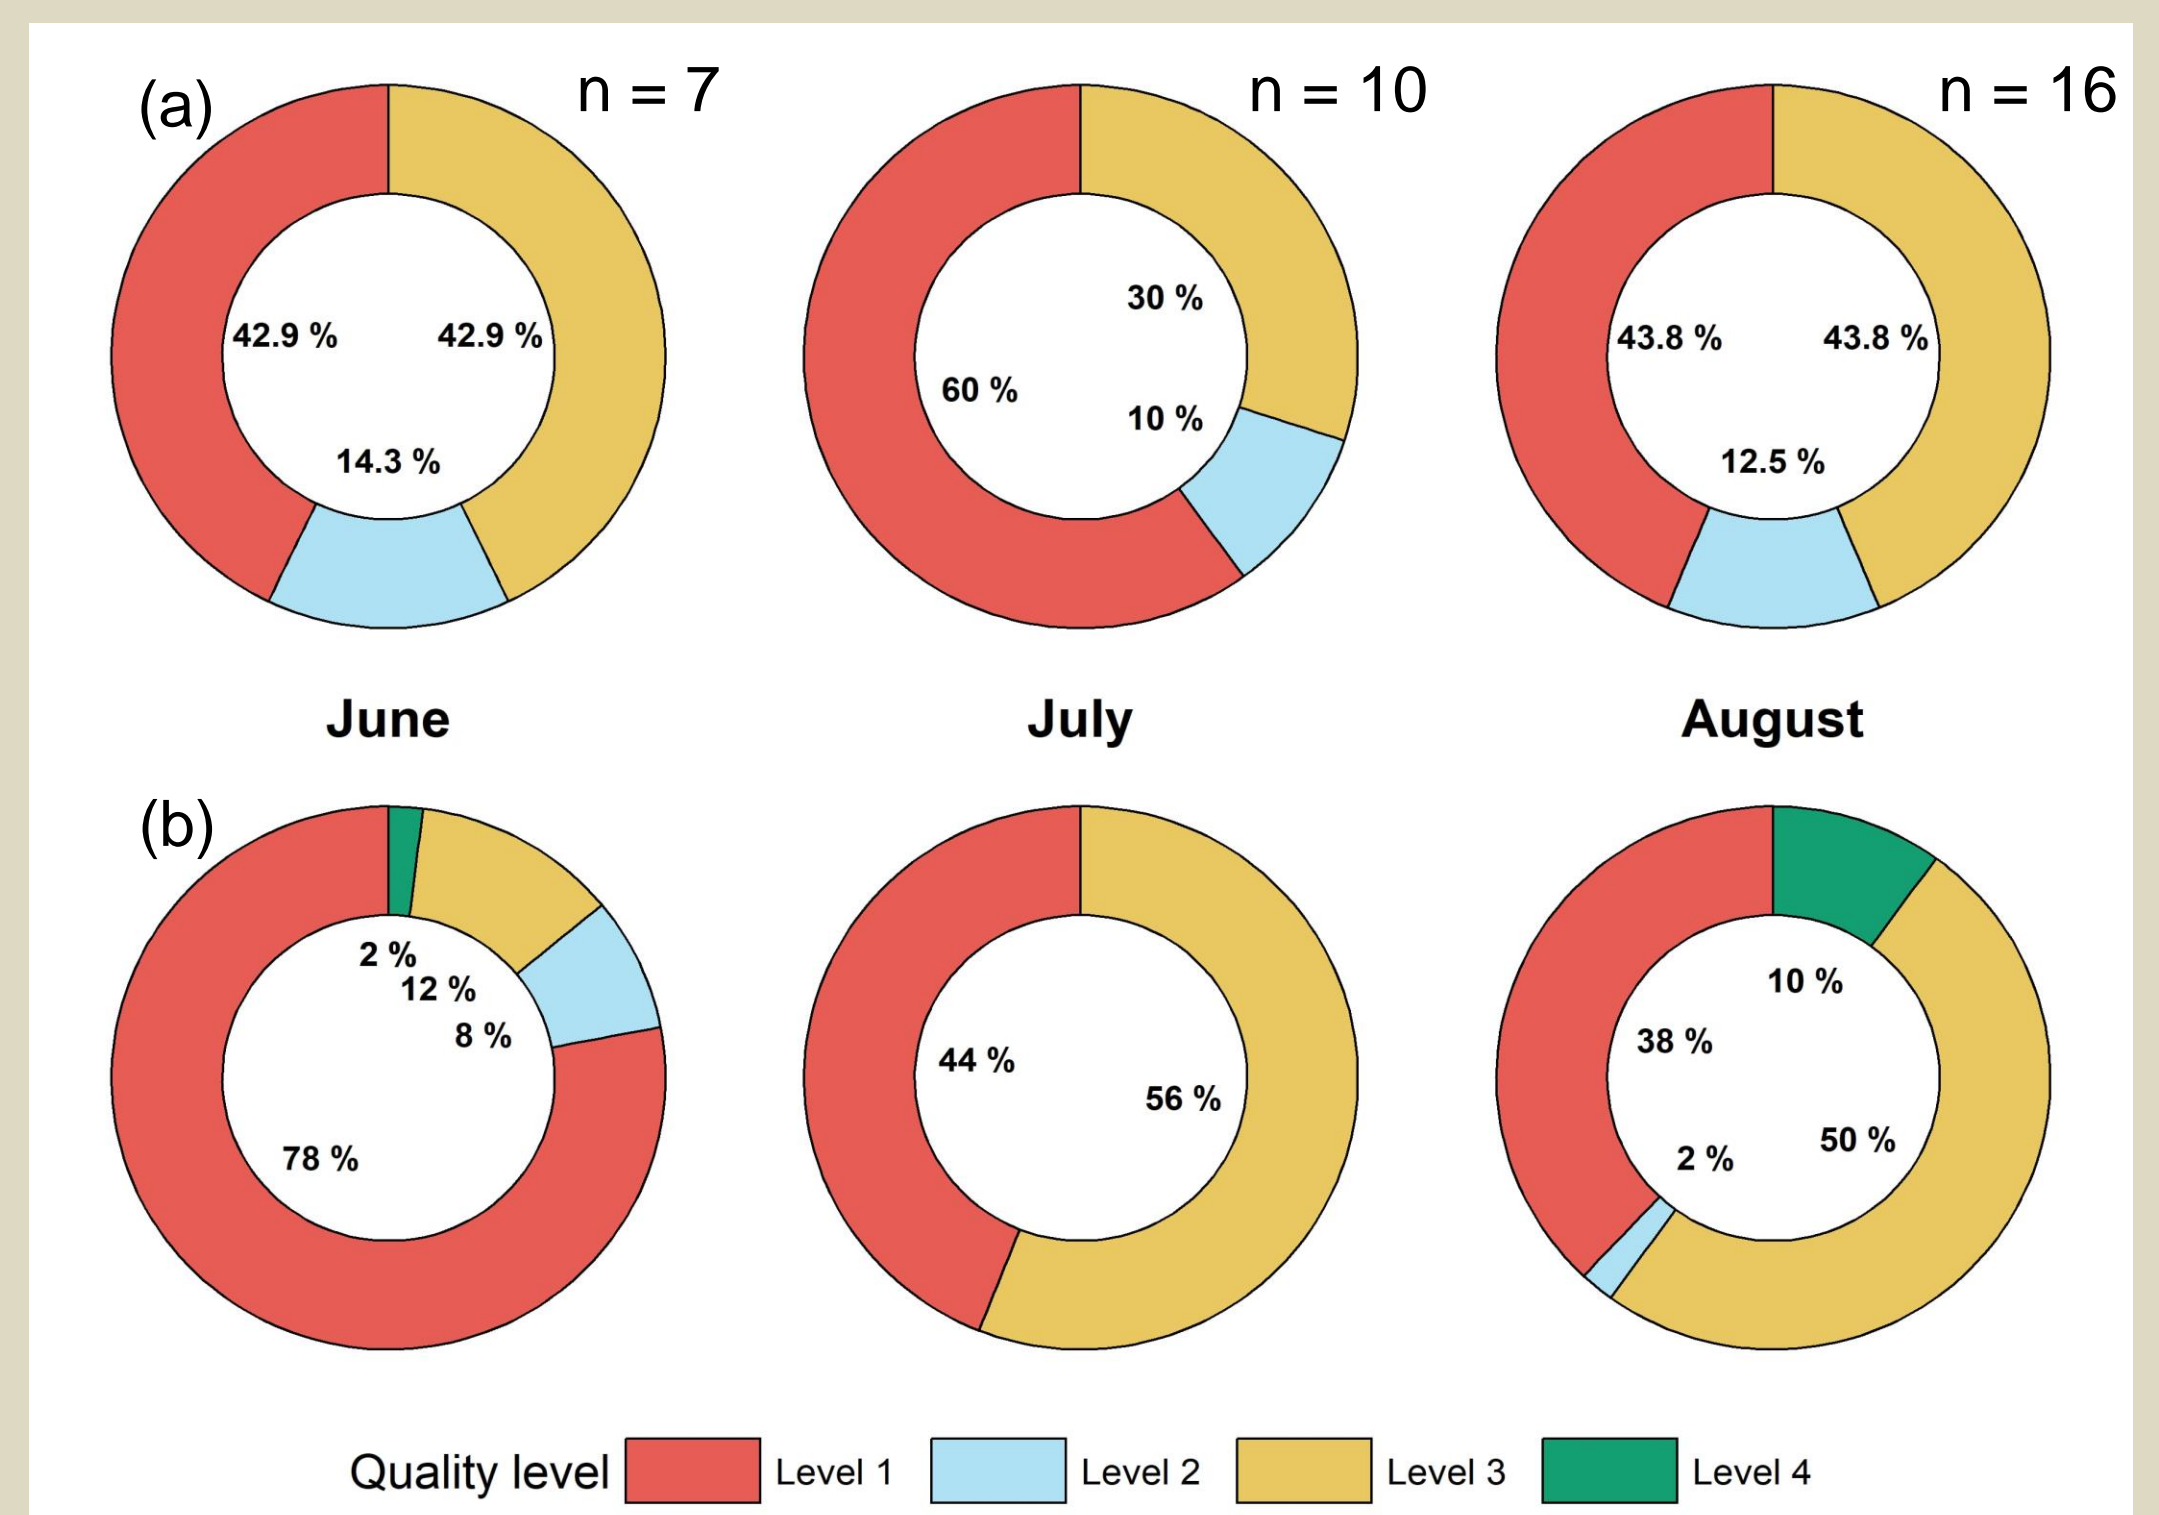

Preliminary findings

Initial results indicate that citizen scientists' data is accurate and reliable. The citizen science approach has successfully engaged public, increasing their awareness and involvement in forest fire risk management.

The data validation process flowchart

Level 1: Data sets with photos, correct and consistent data.
 Level 2: Data sets with photos and unclear information, but no possible correction of the exact value based on the users.
 Level 3: Data sets with photos and false information, but no possible correction of the exact value based on the users.
 Level 4: Data sets without photos.

The distribution of quality levels in June, July and August 2024 for Fire events (a) and Fuel spots (b, with random spots per month, n = 50)

Key message:

- Engaging citizen science through mobile app is a viable solution for enhancing forest fire data collection in mountainous regions
- Experienced users provide more accurate data through the spotFIRE app, while novices show more variability.
- With proper training and feedback, citizens can contribute valuable information on fire events and fuels.