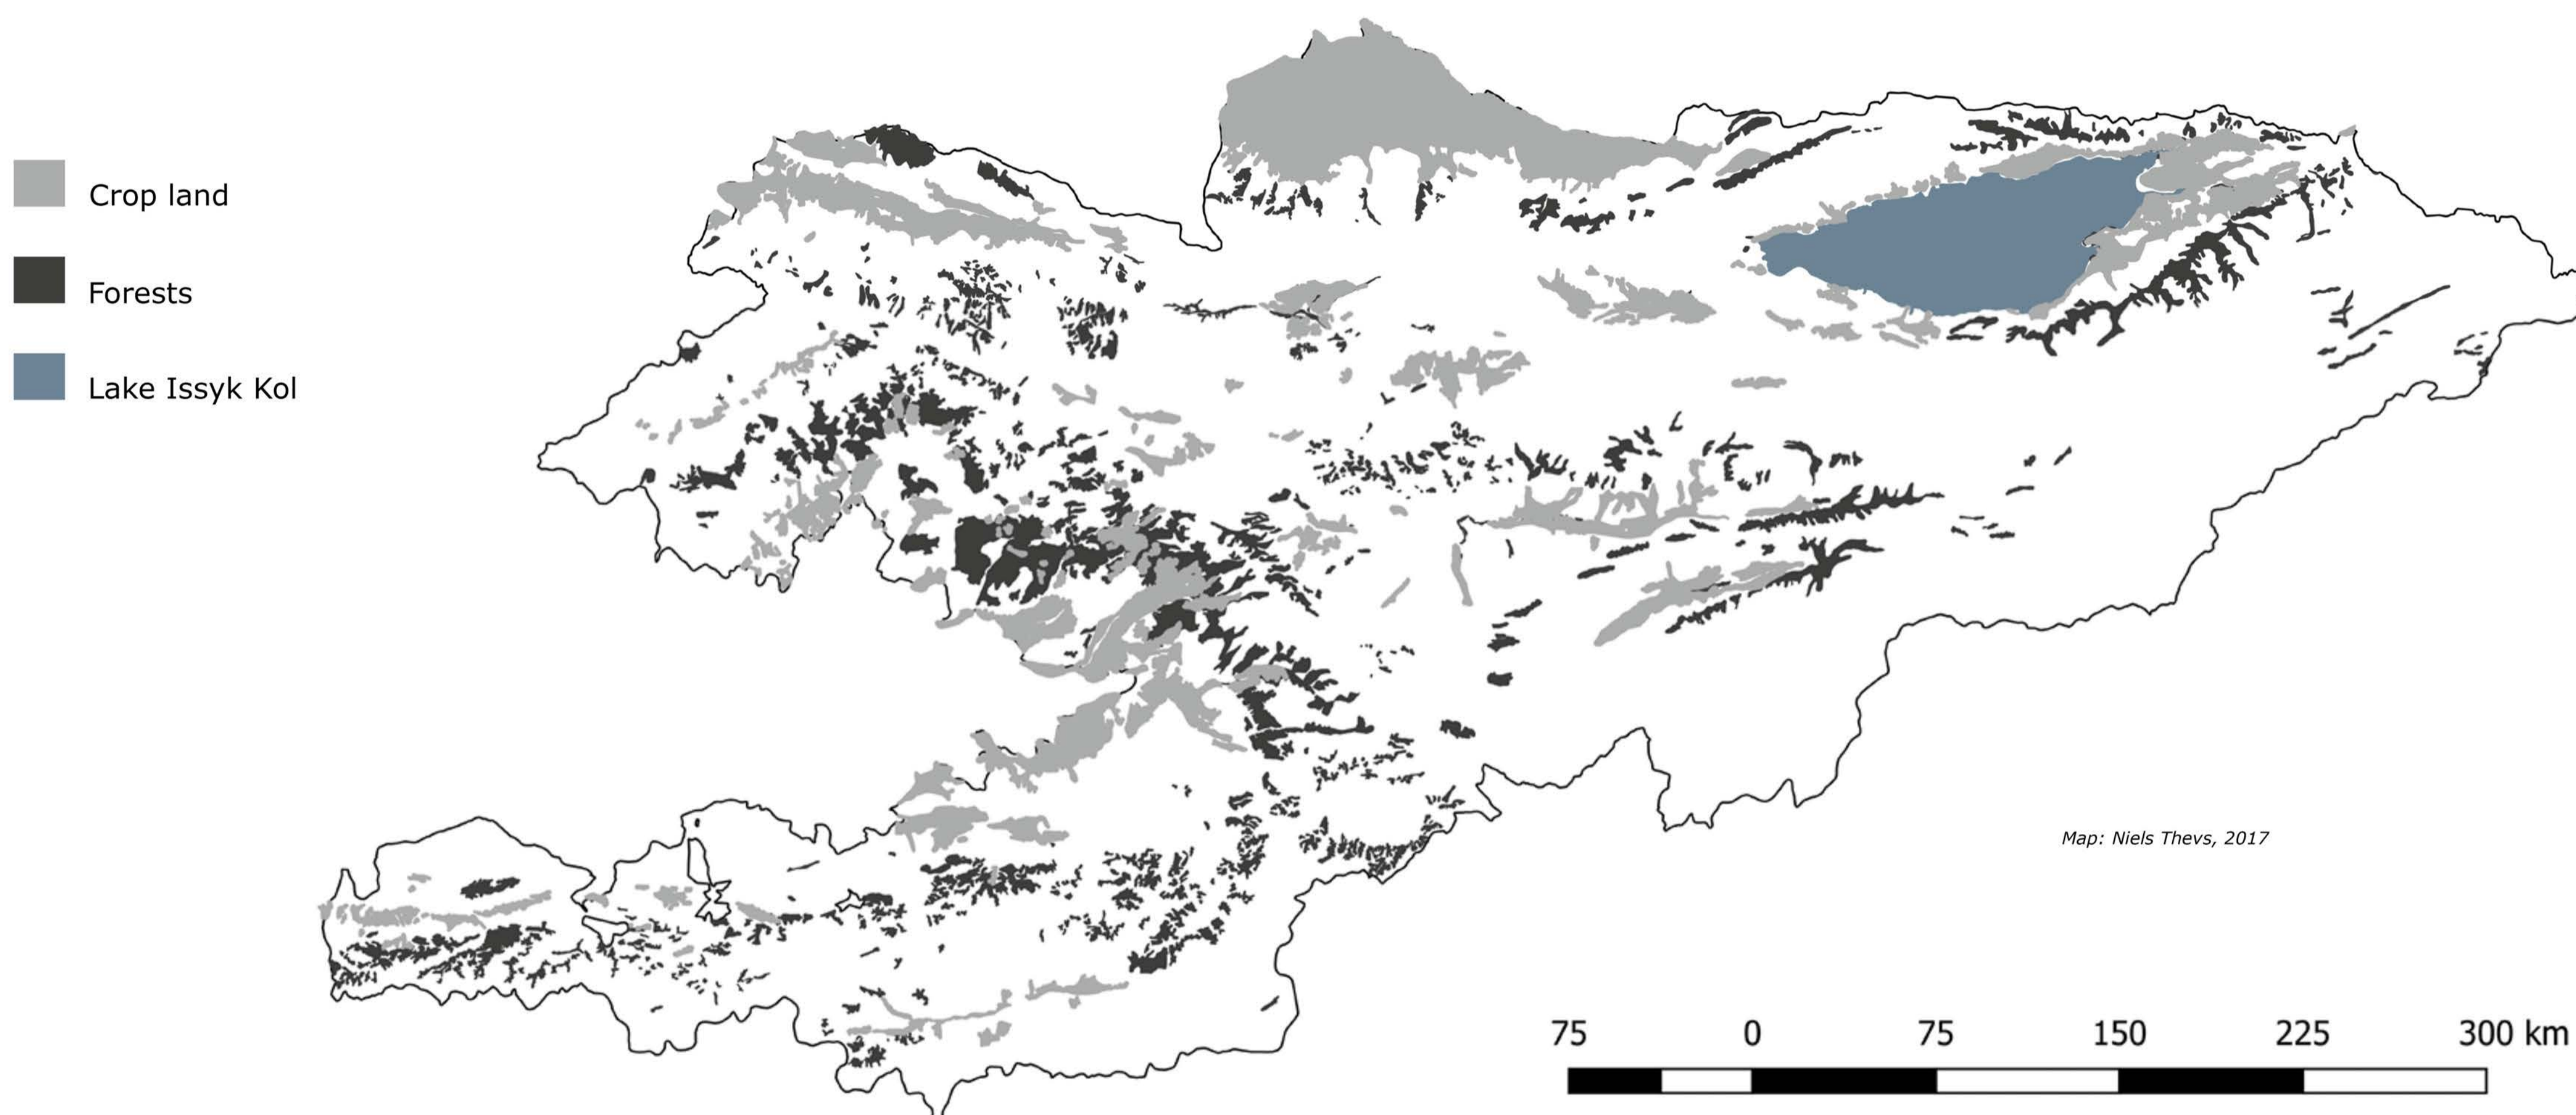

70 Million Trees for Kyrgyzstan

Authors: Niels Thevs, Kumar Aliev

Shelterbelts are restored in a square shaped grid on all crop land.

↓

People harvest trees from shelterbelts instead of cutting trees from forests.

↓

Timber from shelterbelt trees helps to reduce imports from Russia.

↓

Pressure on forests will be reduced.