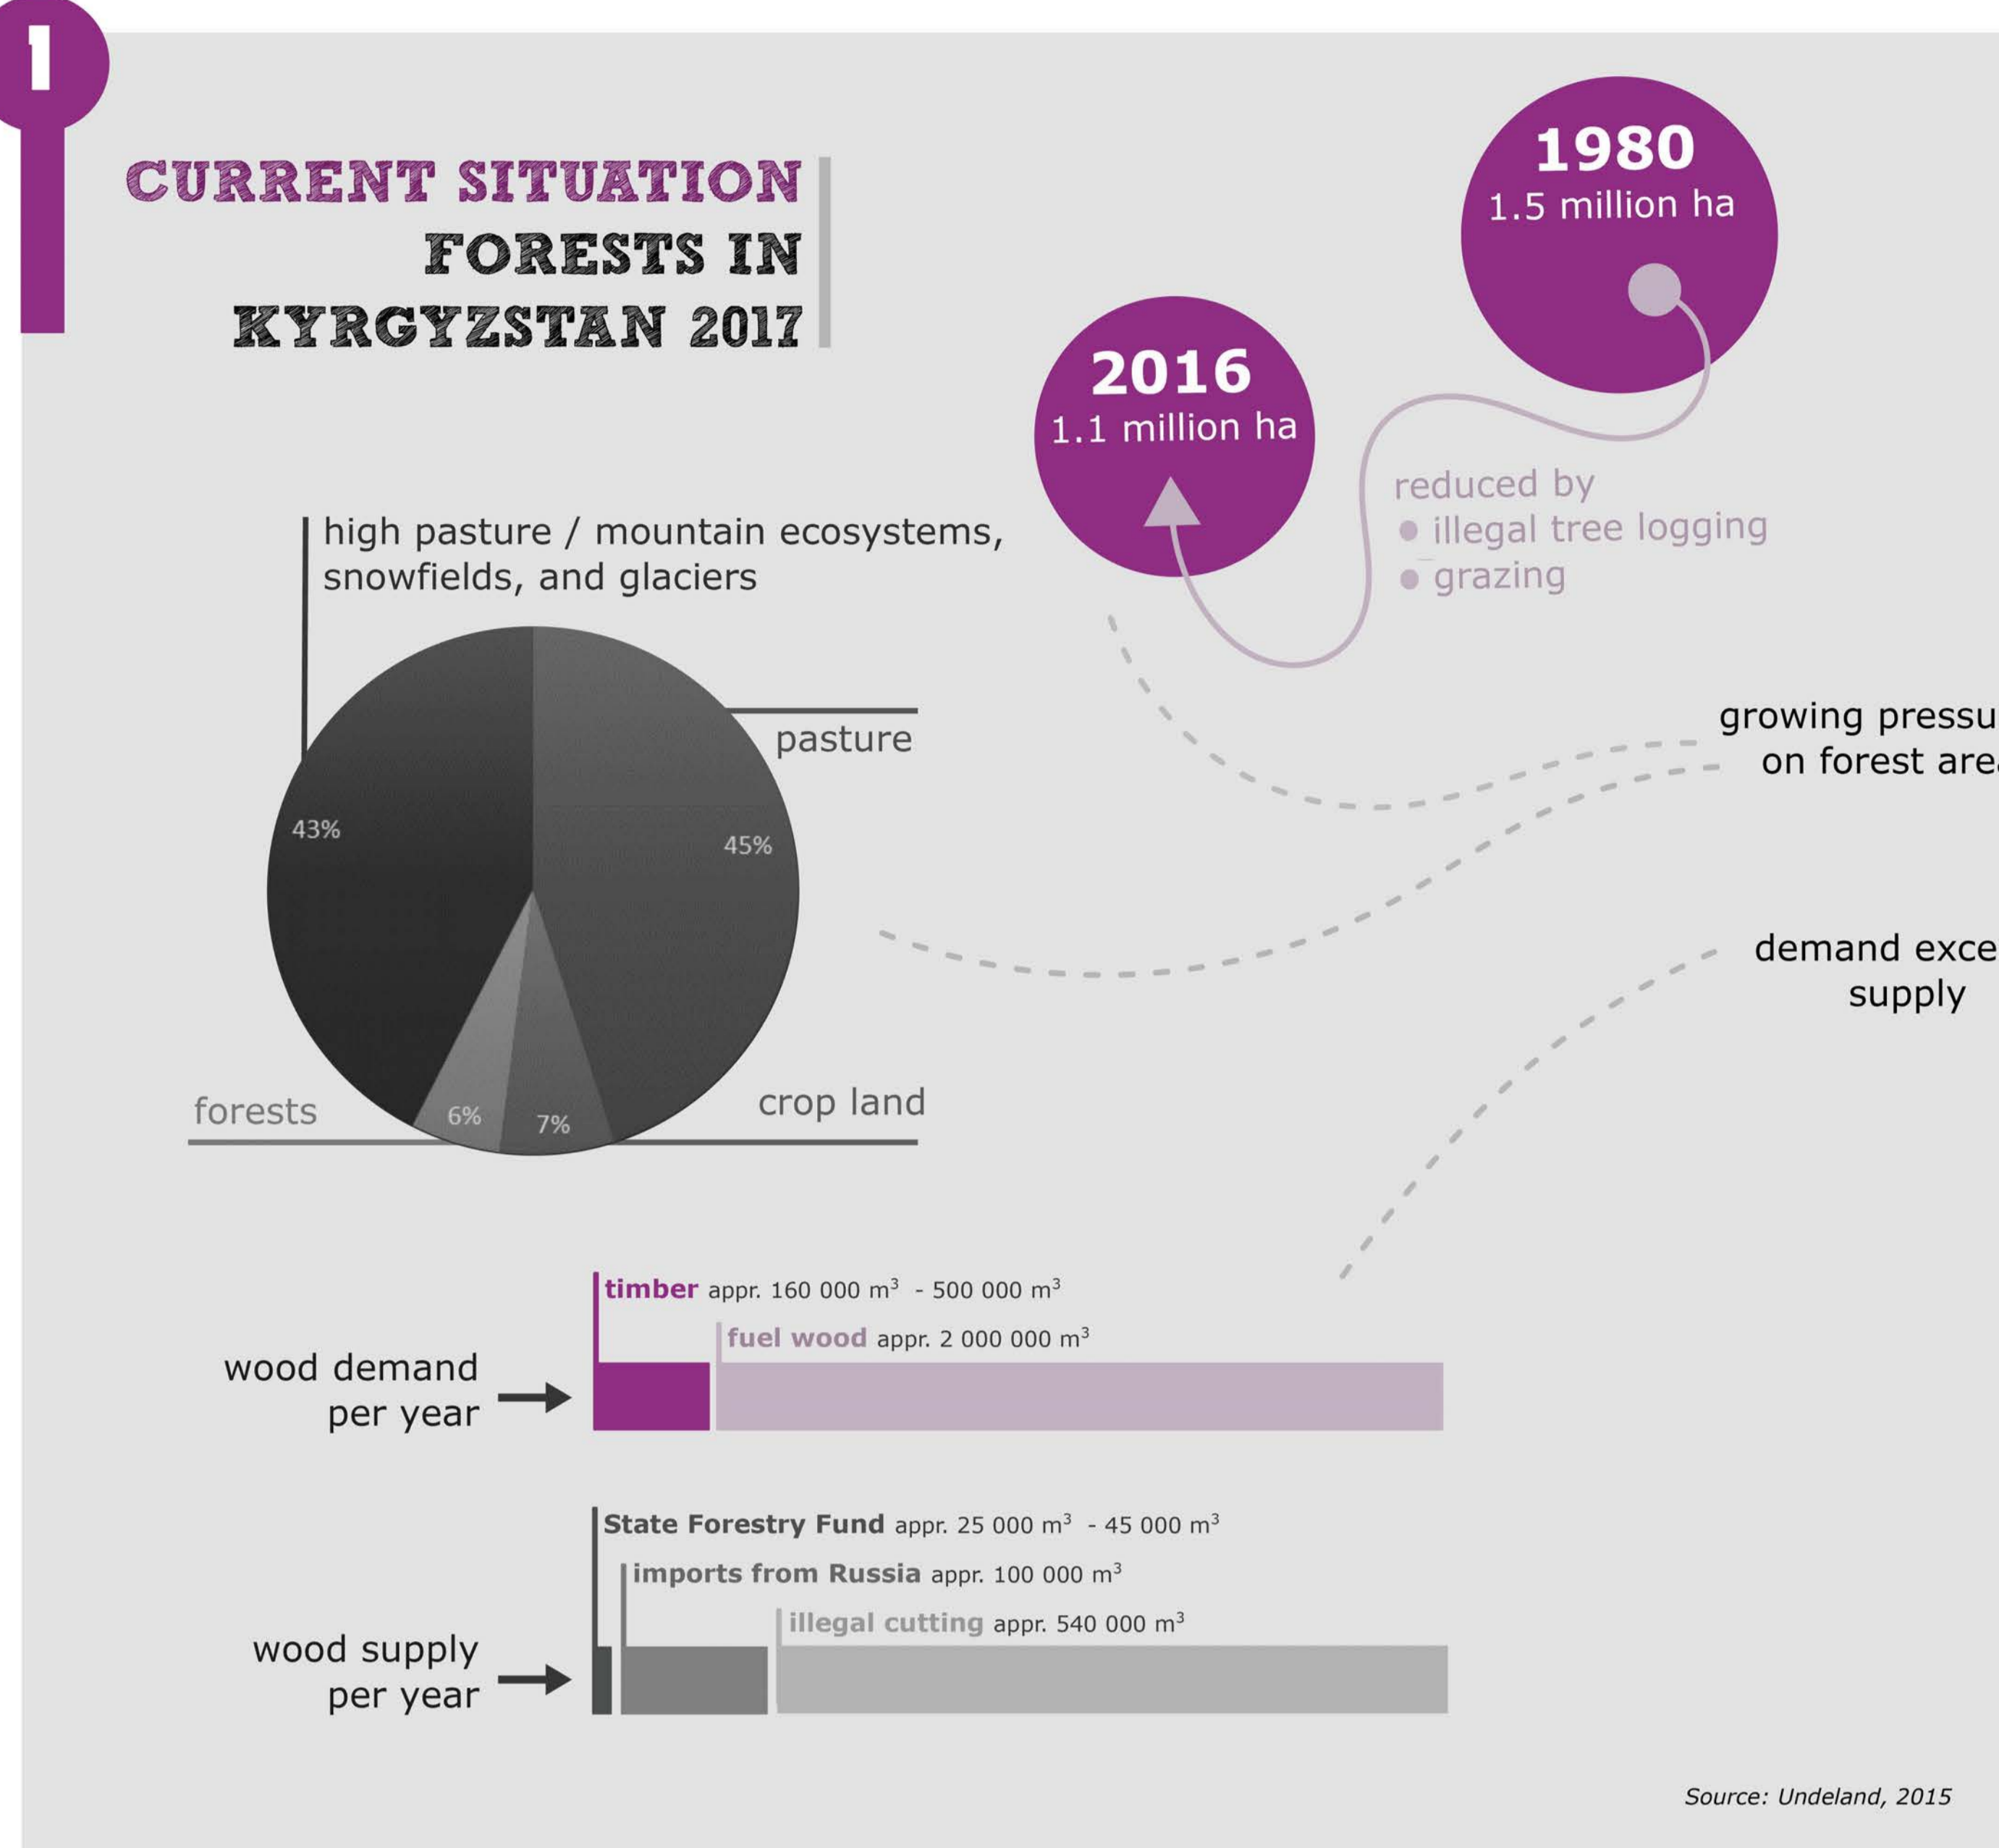

70 Million Trees for Kyrgyzstan

Authors: Niels Thevs, Kumar Aliev

Shelterbelts are restored in a square shaped grid on all crop land.

↓

People harvest trees from shelterbelts instead of cutting trees from forests.

↓

Timber from shelterbelt trees helps to reduce imports from Russia.

↓

Pressure on forests will be reduced.