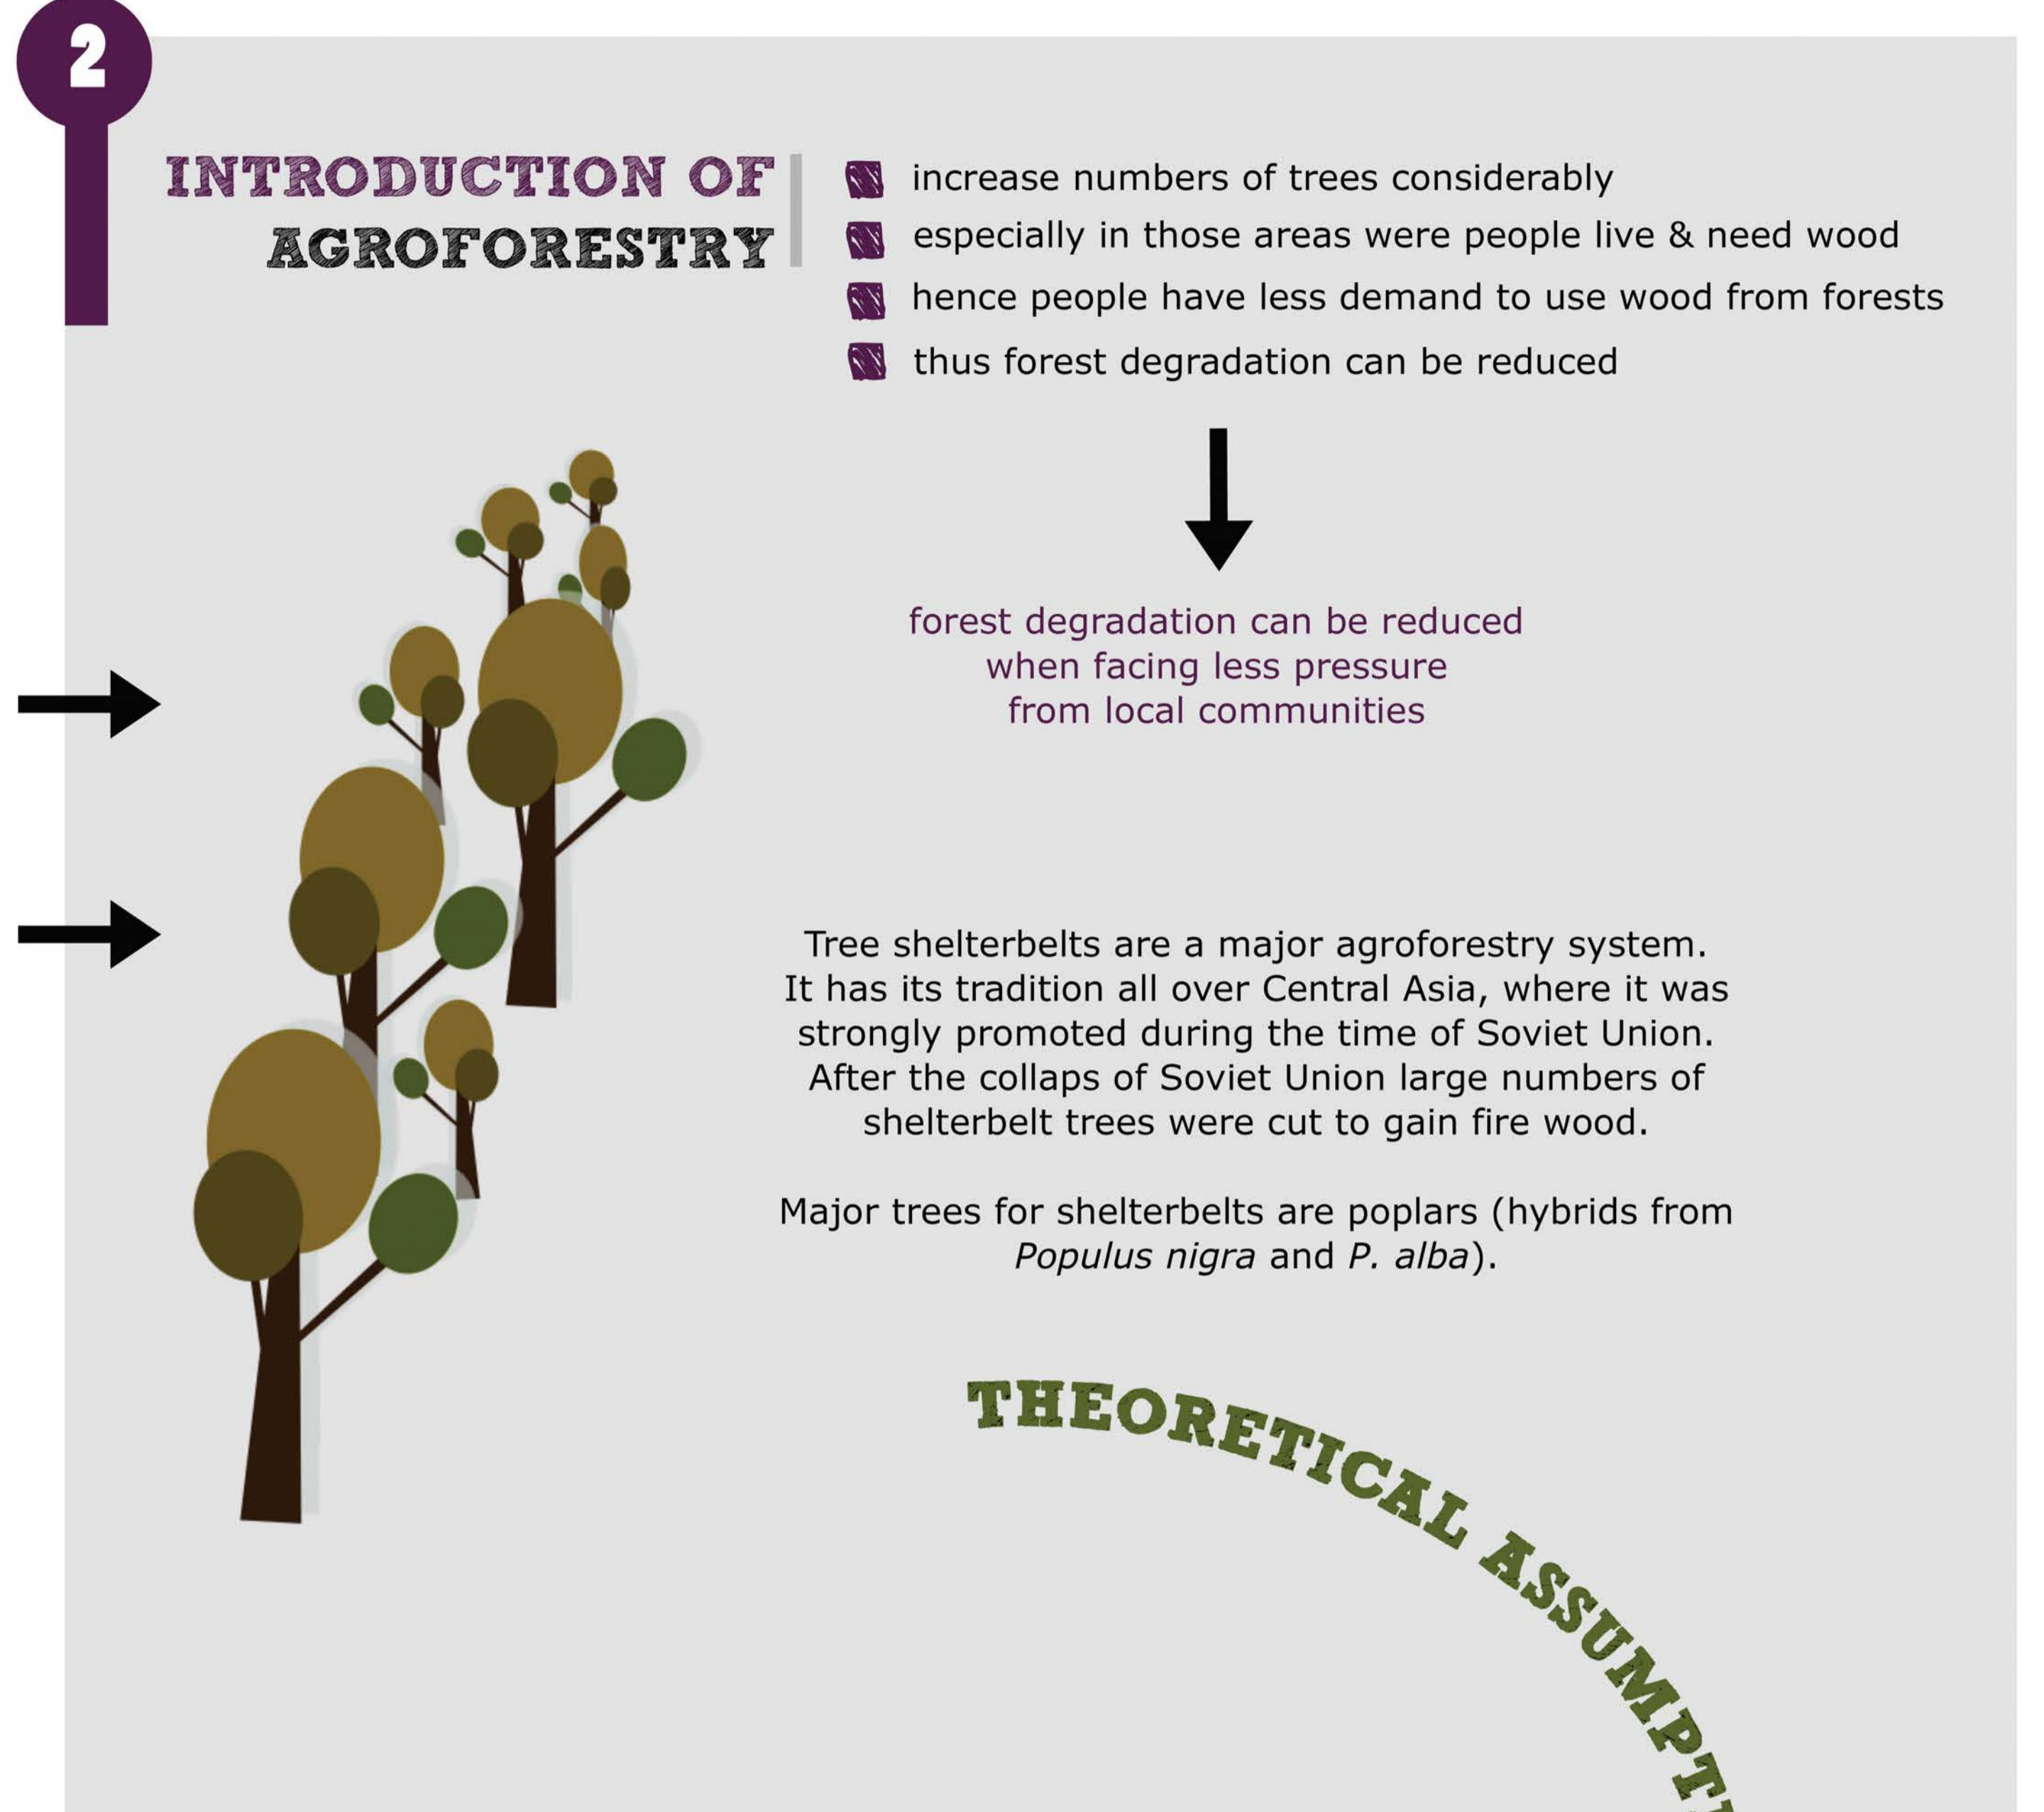

70 Million Trees for Kyrgyzstan

Authors: Niels Thevs, Kumar Aliev

Shelterbelts are restored in a square shaped grid on all crop land.

↓

People harvest trees from shelterbelts instead of cutting trees from forests.

↓

Timber from shelterbelt trees helps to reduce imports from Russia.

↓

Pressure on forests will be reduced.